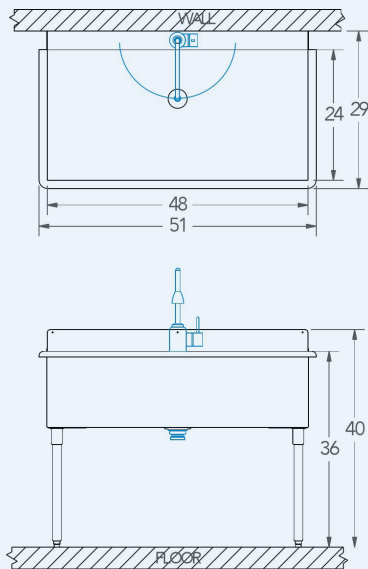

Medina

Model # LT.1E4.210

Utility Sink

Bowl (Lg x Wd x Dp)

48" x 24" x 14"

Overall (Lg x Wd)

51" x 29"

Faucet

Deck mounted, Pull down sprayer

Compartments

Single compartment

Material

16 gauge, stainless steel

Faucet Holes

1-1/2" Dia

Drain

3-1/2" Dia Opening

Included:

Additional Features

- Pull down sprayer faucet included
- 16 gauge stainless steel
- 4" back splash
- 14" deep
- D 3 - 1/2" drain opening
- Sanitary rolled rim
- Stainless steel legs
- Adjustable bullet feet
- 10 year warranty
- Made in Texas