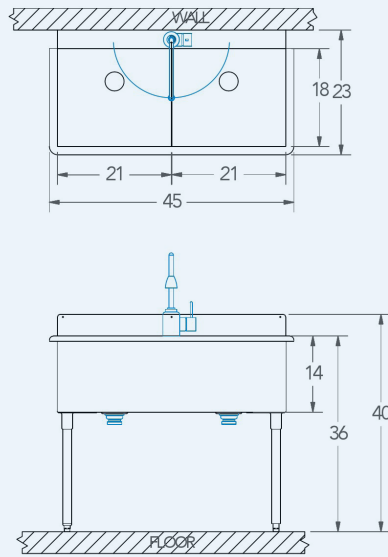

### Bowl (Lg x Wd x Dp)

21" x 18" x 14"

### Overall (Lg x Wd)

45" x 23"

### Faucet Holes

1-1/2" Dia

### Drain

2x 3-1/2" Dia Opening